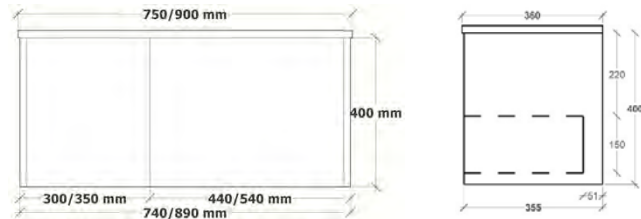

### Specifications

**Depth:** 370mm

**Height:** 400mm

(excl. benchtop thickness)

Benchtop	750	900
12mm Ensuite Ceramic	\$2,995 ASPE7C	\$3,197 ASPE9C
20mm Caesarstone (M1,M2 Standard and Deluxe Colours)	\$3,295 ASPE7S	\$3,517 ASPE9S
20mm Caesarstone Supernatural (M3 Supernatural Colours)	\$3,624 ASPE7SN	\$3,868 ASPE9SN
12-30mm Corian Glacier White	\$3,588 ASPE7CGW	\$3,830 ASPE9CGW
12-30mm Corian Colours	\$3,986 ASPE7CRC	\$4,255 ASPE9CRC
Solid Timber	\$4,168	\$4,449
	Blackwood ASPE7T3	ASPE9T3
	Stringy Bark ASPE7TSB	ASPE9TSB
	American Oak ASPE7TAO	ASPE9TAO

### Specifications

**Depth:** 370mm

**Height:** 660mm

(excl. benchtop thickness)